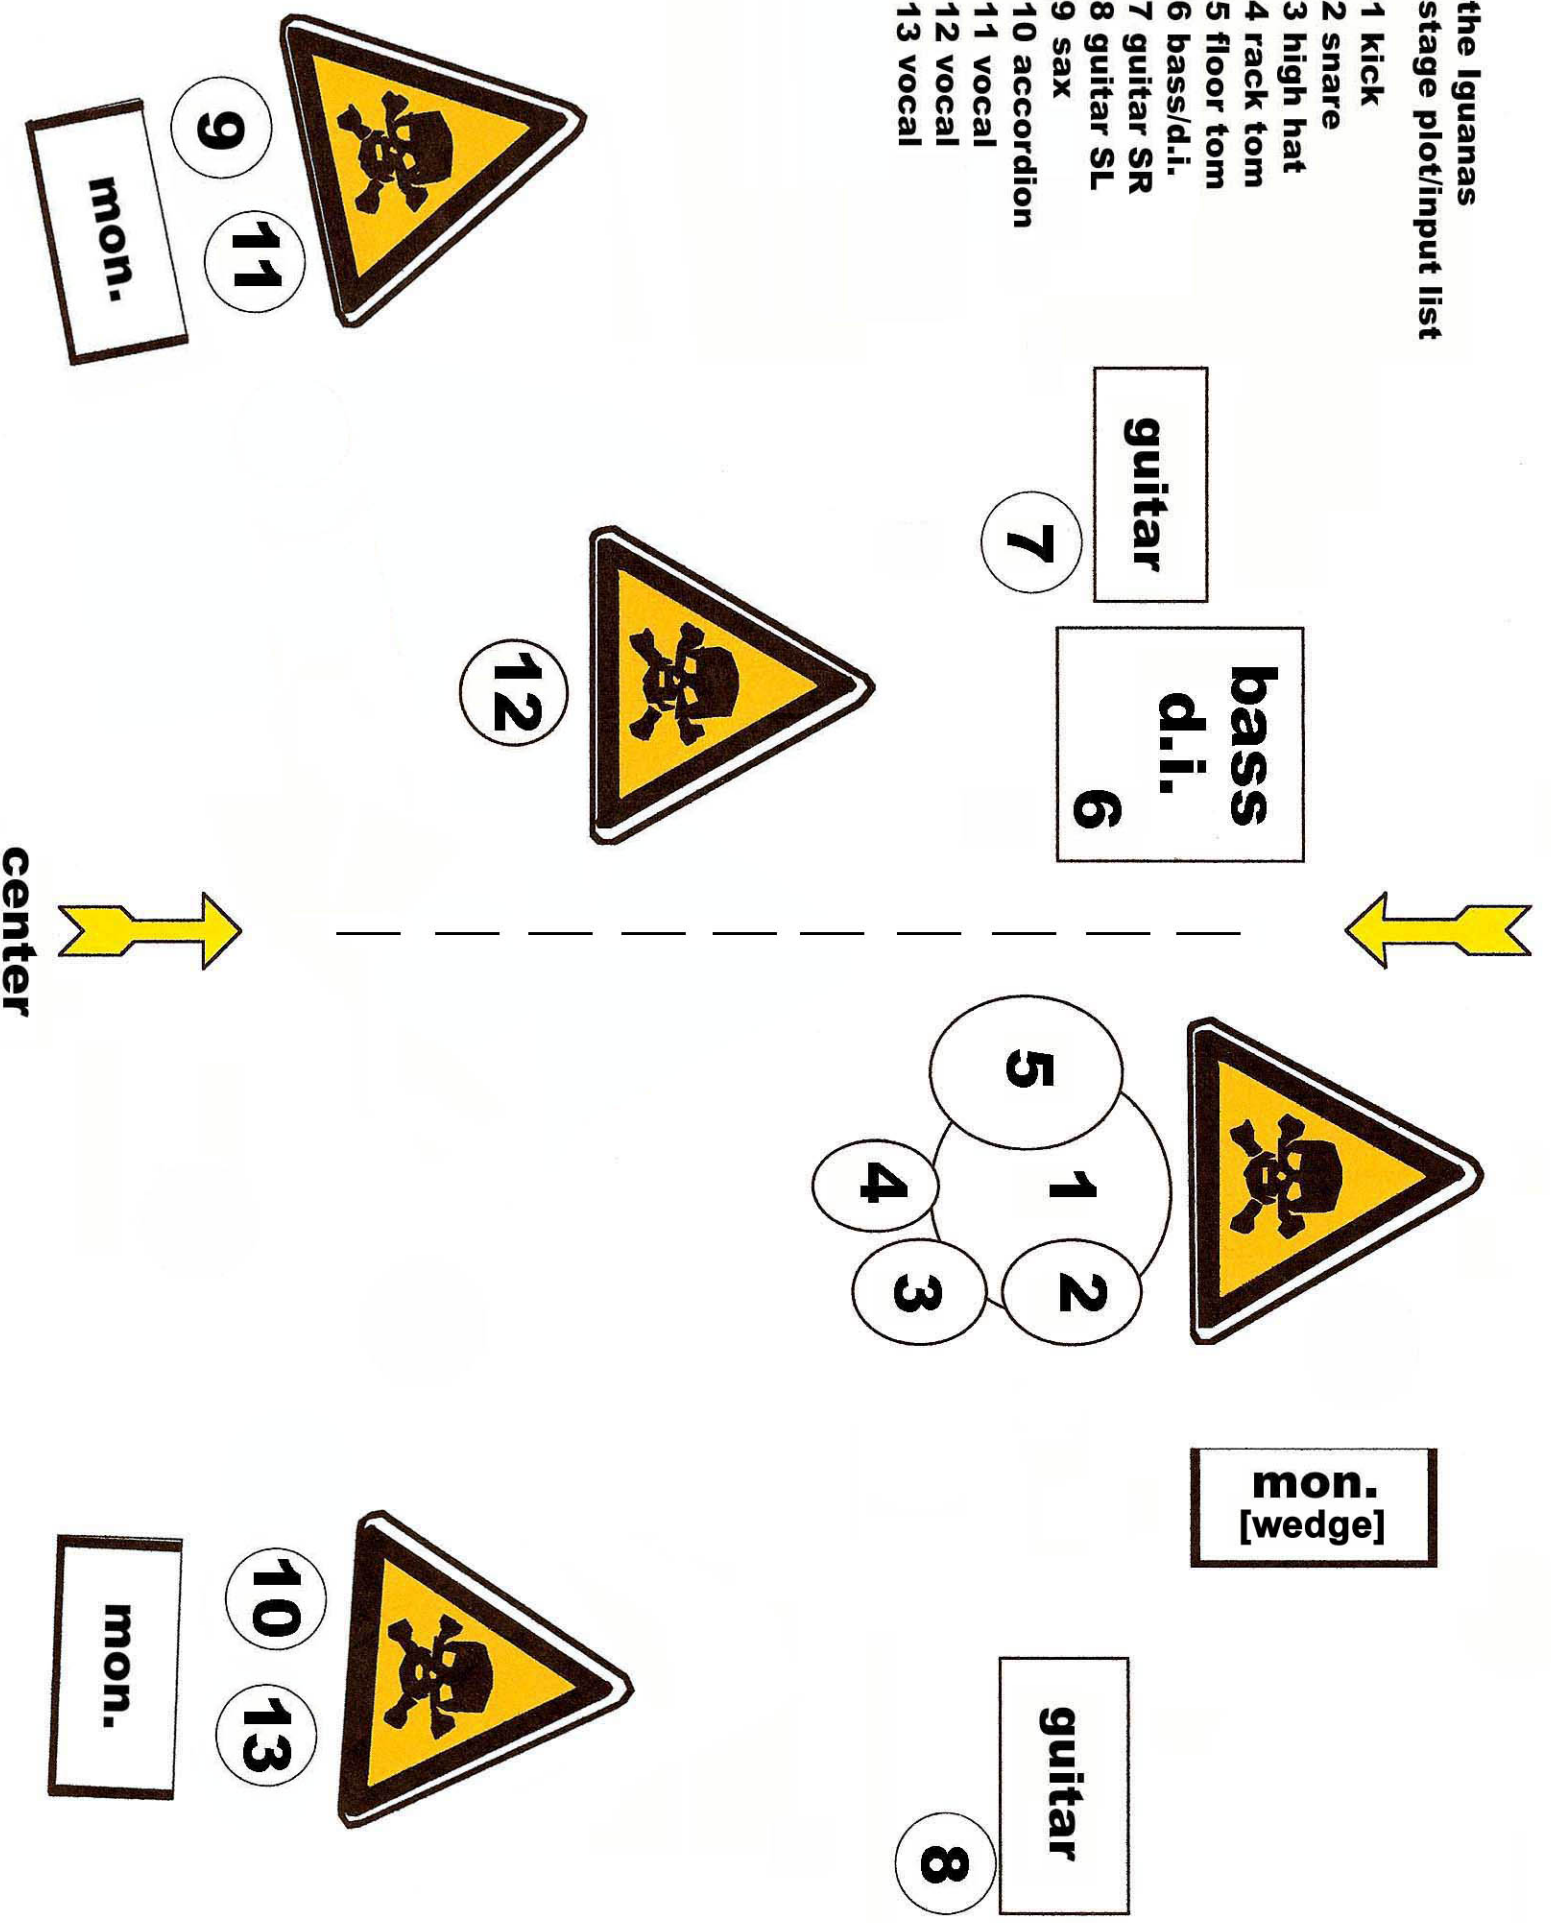

**the Iguanas
stage plot/input list**

- 1 kick
- 2 snare
- 3 high hat
- 4 rack tom
- 5 floor tom
- 6 bass/d.i.
- 7 guitar SR
- 8 guitar SL
- 9 sax
- 10 accordion
- 11 vocal
- 12 vocal
- 13 vocal

guitar
7

**bass
d.i.**
6

5
1
2
3
4

**mon.
[wedge]**

guitar
8

9
11
mon.

12

center

10
13
mon.